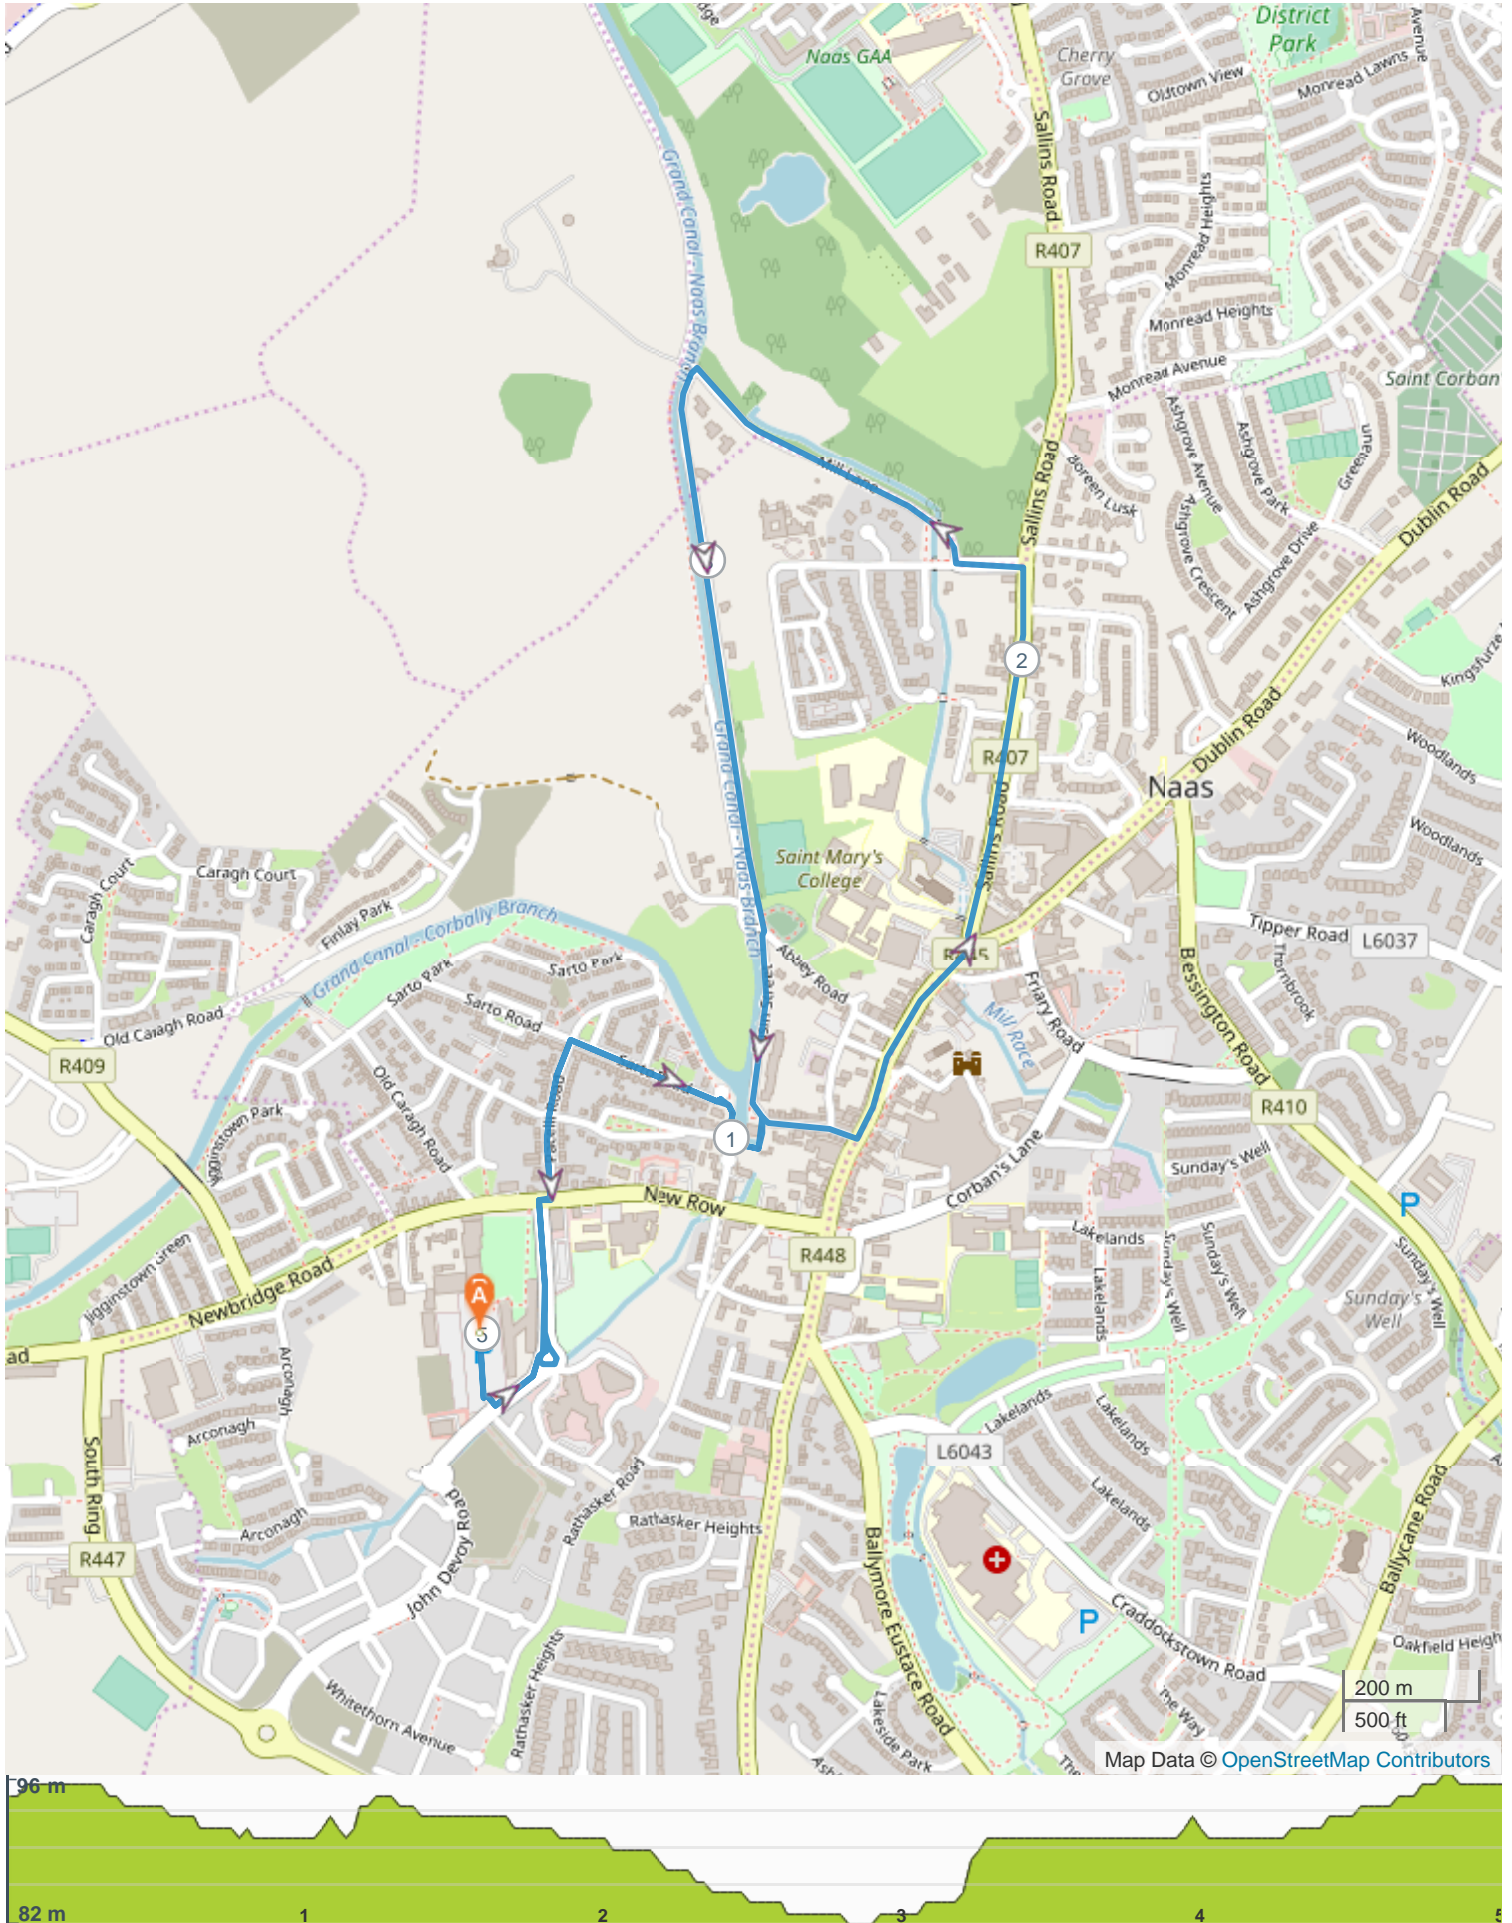

Naas 5 Km 2023

ROUTE INFORMATION

ROUTE LENGTH	5.003 km
ASCENT	19 m
DESCENT	19 m
HILLS	⬆ 21.8% ⬇ 30.9% ➡ 47.3%
TERRAIN	Road A
START	LAT: 53.214320, LNG: -6.672592

NOTES

Naas 5 Km 2023

ROUTE DIRECTIONS

No	Km	Turn	Directions
1	0.000		Start on
2	0.091	↙	Turn sharp left
3	0.097	→	Turn right
4	0.115	←	Turn left onto John Devoy Road
5	0.211	↑	At roundabout, take exit 1 onto John Devoy Road
6	0.443	→	Turn right onto New Row
7	0.463	←	Turn left onto Pacelli Road
8	0.698	→	Turn right onto Sarto Road
9	0.938	↙	Turn sharp left
10	0.958	↗	Turn slight right
11	1.013	←	Turn left
12	1.102	↘	Turn sharp right onto Basin Street
13	1.244	←	Turn left onto Main Street South
14	1.575	↖	Keep left onto Sallins Road
15	2.132	←	Turn left onto Mill Lane
16	2.231	→	Turn right onto Mill Lane
17	2.717	↙	Turn sharp left
18	3.546	→	Turn right onto Basin Street
19	3.824	→	Turn right
20	3.913	→	Turn right
21	3.968	↖	Keep left
22	4.219	←	Turn left onto Pacelli Road
23	4.454	→	Turn right onto New Row
24	4.473	←	Turn left onto John Devoy Road
25	4.693	←	Enter roundabout
26	4.878	→	Turn right
27	4.896	←	Turn left
28	4.902	↘	Turn sharp right
29	5.003		FINISH