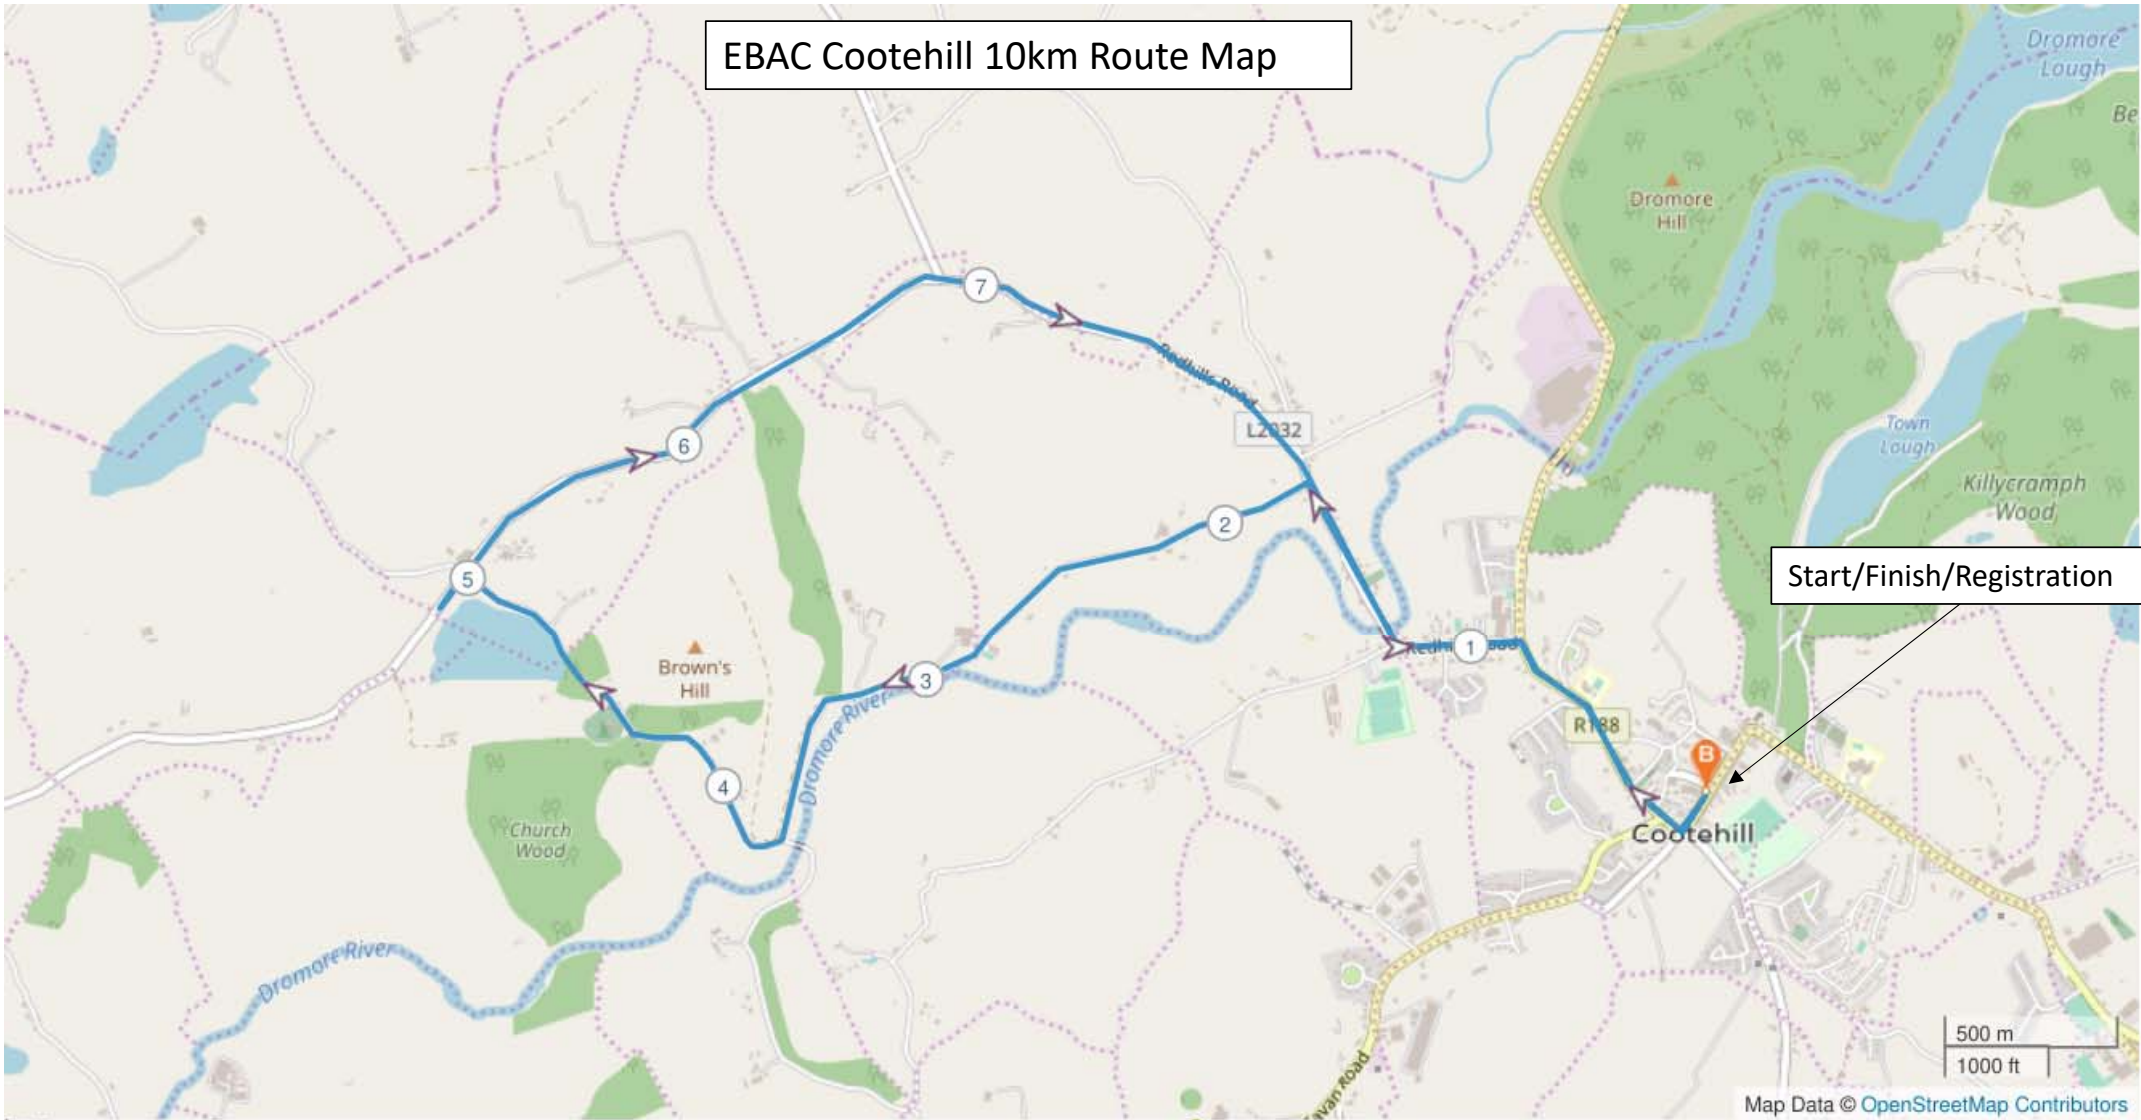

# EBAC Cootehill 10km Route Map

Start/Finish/Registration

# EBAC Cootehill 5km Route Map