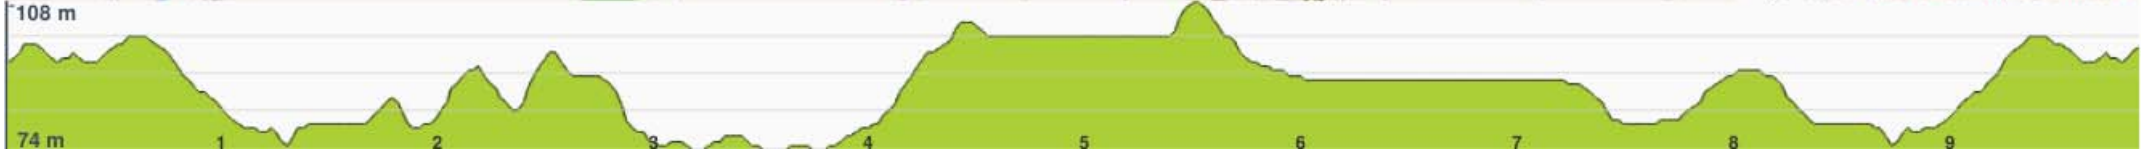

# EBAC Cootehill 10km Route Map

Start/Finish/Registration

# EBAC Cootehill 5km Route Map